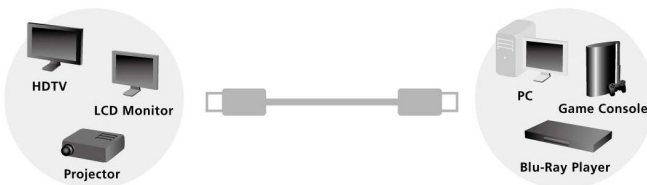

## HIGHSPEED HDMI CABLE

119202 | 119203 | 119205

The equip<sup>®</sup> HighSpeed HDMI cable transmits uncompressed digital streams such as Dolby TrueHD from devices like Blu-Ray player, Set-Top-Box or game console to displays such as HDTV, LCD monitor or projector. This cable brings you the luxury enjoyments of a High-Definition experience.

### Key Features

- Fully Compatible with High Speed HDMI Specification
- Supports 1080p Full HD Resolution
- Fully Compatible with High Speed HDMI Specification
- Gold-Plated Connectors with Metal Shell for Maximum Reliability and Signal Strength
- Extra Flexibility and Protection with Nylon Braided Jacket