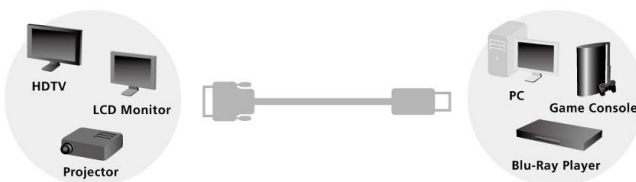

| Application Diagram

| Ordering Information

PN	EAN	Package Size	Weight
119222	4015867149393	197 x 154 x 63mm	185g
119223	4015867149409	197 x 154 x 63mm	220g
119225	4015867158920	197 x 154 x 86mm	318g

| Package Contents

- 1 x HDMI to DVI Cable