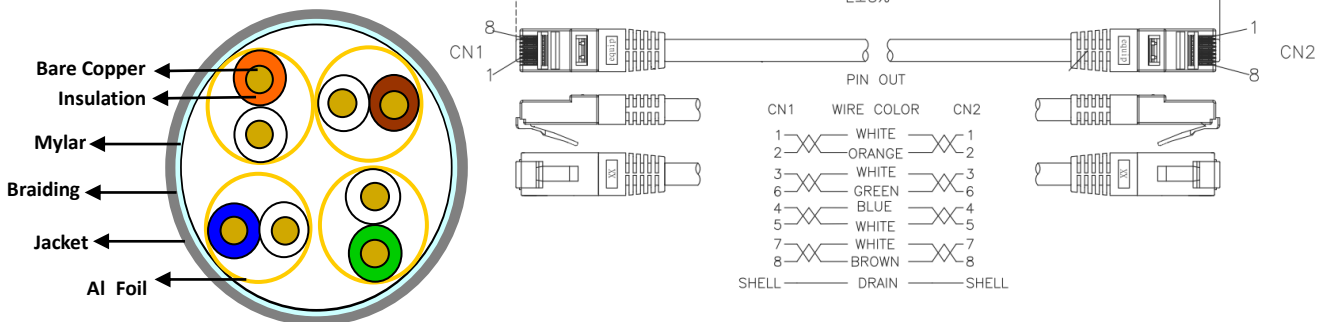

Cat.6 S/FTP Patch Cord

The equip[®] Cat.6 S/FTP Patch Cord is composed of preeminent materials and fully-examined to comply with industrial standards. Offering higher bandwidth and better signal-to-noise margin, the Cat.6 cable is able to deliver ultrahigh and error-free performance in the most demanding network environments.

| Key Feature

- 26AWG
- 250MHz
- Stranded
- PIMF (pairs in metal foil)
- Halogen free LSZH
- Gold plated pins
- Molded boot
- Compliance ISO/IEC 11801, EN50288, TIA/EIA 568-B.2-1

| Typical Applications

- IEEE 802.3: 10Base-T; 100Base-T; 1000Base-T
- IEEE 802.5 16 MB; ISDN; TPDDI; ATM

| Structure

| Specification

Conductor	Material	Bare Copper
	Construction	26AWG, 7/0.155 ± 0.015mm
Insulation	Thickness	MIN at any point: 0.29 mm / MAX AVG:0.31 mm
	Diameter	1.05 ± 0.01mm
	Colors	Blue-White/Blue, Orange-White/Orange, Green-White/Green, Brown-White/Brown
Jacket	Material	LSZH
	Thickness	MIN at any point: 0.48mm / MAX AVG: 0.50mm
	Diameter	5.8 ± 0.2mm
	Marking	equip CAT.6 S/FTP 26AWGX4P PATCH TYPE LSOH IEC 332.3.C – ISO/IEC 11801 Ed.2 & EN50288 & TIA/EIA-568-B.2-1 GHMT VERIFIED
Connector	RJ45 Plug	8P8C, Two Fork 50u" Gold