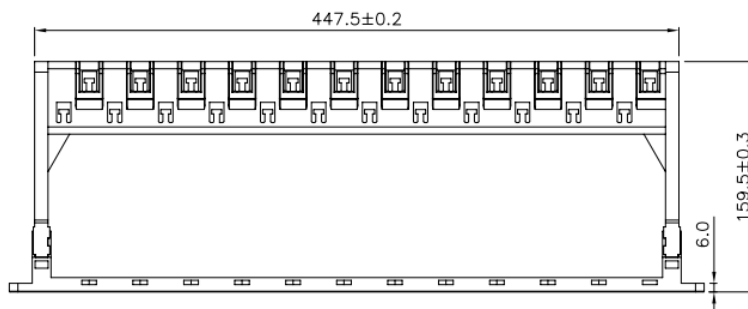

## 24-Port Cat.6<sub>A</sub> Keystone Patch Panel - Unshielded

769225

The equip<sup>®</sup> Patch Panel is a 19" 1U network distribution unit integrating cable management system for better routing and strain relief requirements. The staggered arrangement is designed to reduce the interference and to eliminate alien crosstalk. Featuring 24 ports, this patch panel is recommended to connect with equip<sup>®</sup> Cat.6<sub>A</sub> unshielded keystone jacks and cables to achieve outstanding 10G Ethernet performance. Moreover, each port is marked with port number for easy recognition.

## | Specification

<b>Form Factor</b>	19" 1U
<b>Port Capacity</b>	24 Ports
<b>Dimension</b>	482.6 x 43.6 x 159.5mm
<b>Weight</b>	325g
<b>Color</b>	Black
<b>Material</b>	PC + Glass Fiber