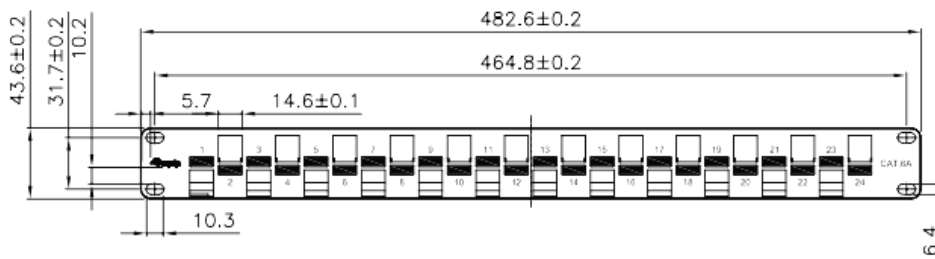

| Structure

Front View